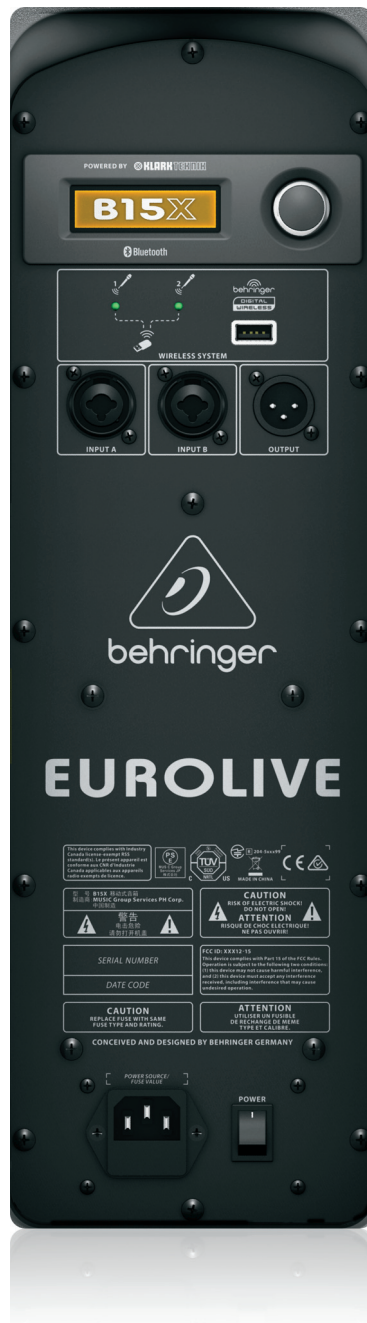

Portable Speakers

EUROLIVE B15X

1000 Watt 2 Way 15" Powered Loudspeaker with Digital Mixer, Wireless Option, Remote Control via iOS* / Android* Mobile App and Bluetooth Audio Streaming

For service, support or more information contact the BEHRINGER location nearest you:

Europe
MUSIC Group Services UK
Tel: +44 1562 547 100
Email: CARE@music-group.com

USA/Canada
MUSIC Group Services NV Inc.
Tel: +1 702 963 1300
Email: CARE@music-group.com

Japan
MUSIC Group Services JP K.K.
Tel: +81 3 5833 9121
Email: CARE@music-group.com

MUSIC Group accepts no liability for any loss which may be suffered by any person who relies either wholly or in part upon any description, photograph, or statement contained herein. Technical specifications, appearances and other information are subject to change without notice. All trademarks are the property of their respective owners. MIDAS, KLARK TEKNIK, LAB GRUPPEN, LAKE, TANNÖY, TURBOSOUND, TC ELECTRONIC, TC HELICON, BEHRINGER, BUGERA, COOLAUDIO and EUROCOM are trademarks or registered trademarks of MUSIC Group IP Ltd. © MUSIC Group IP Ltd. 2017 All rights reserved.