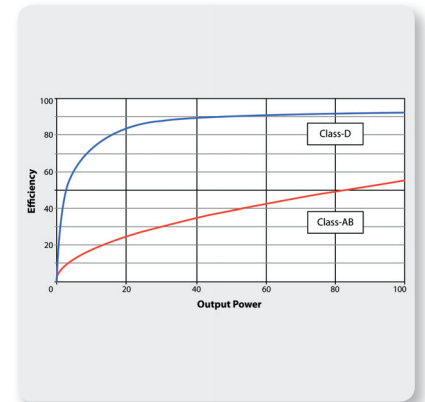

Portable Speakers

EUROLIVE B15X

1000 Watt 2 Way 15" Powered Loudspeaker
with Digital Mixer, Wireless Option,
Remote Control via iOS* / Android* Mobile
App and Bluetooth Audio Streaming

Class-D - Massive Power, Perfect Sound

Thanks to our revolutionary Class-D amplifier technology, we are able to provide you with enormous power and incredible sonic performance in an easy-to-use, ultra-portable and lightweight package. Class-D amplification makes all the difference, offering the ultimate in energy efficiency and eliminating the need for heavy power supplies and massive heat sinks. This amazing technology makes it possible to design and build extremely powerful products that are significantly lighter in weight than their traditional counterparts, while using less energy and protecting the environment.